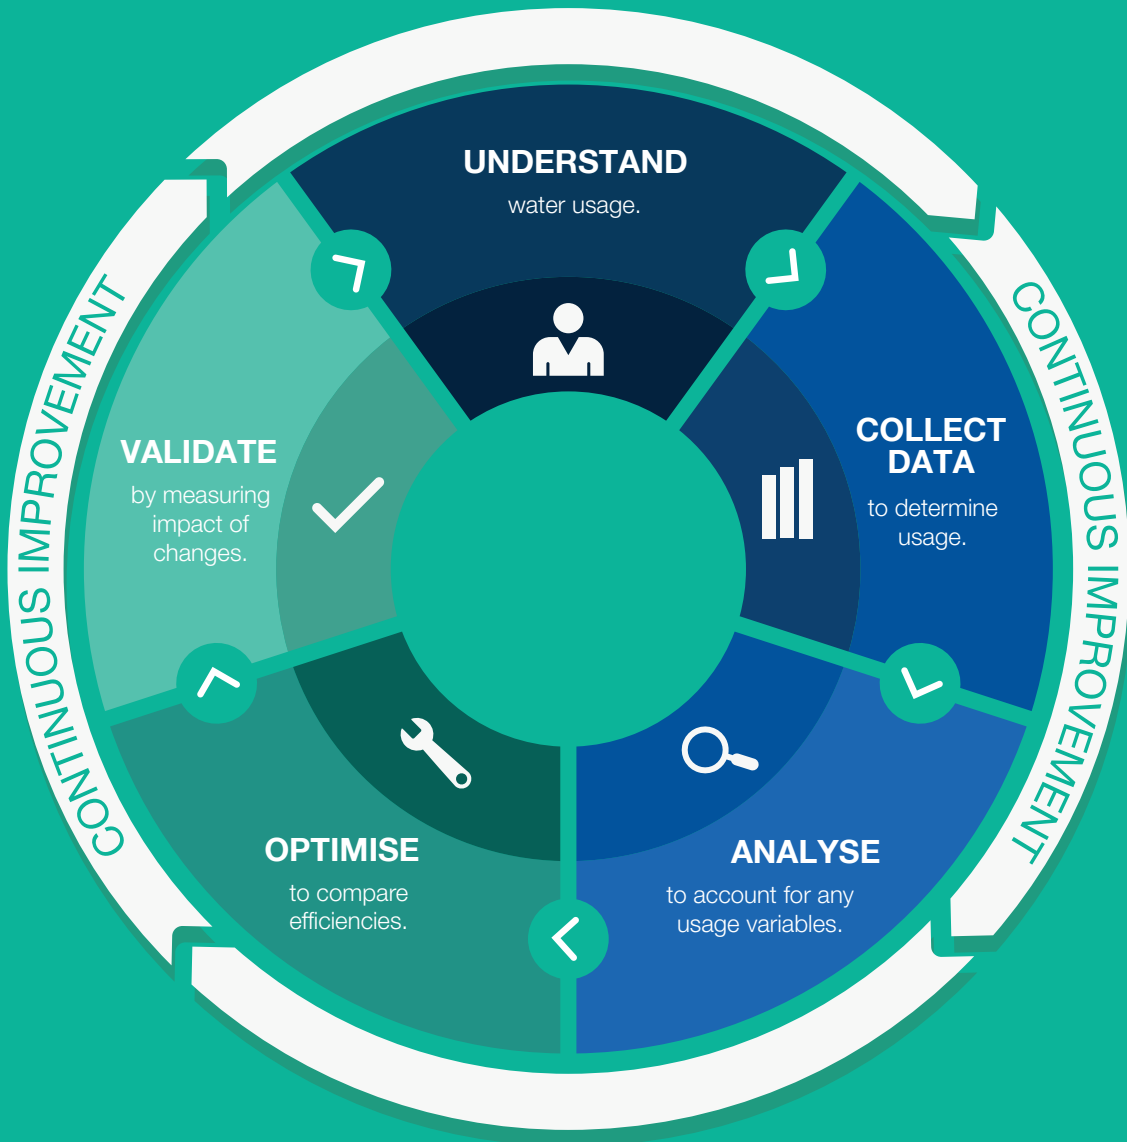

A GUIDE TO MONITORING YOUR WATER WASTAGE

A water management strategy helps you identify and monitor areas of water wastage across your company and develop a clear pathway for improvements.

DEVELOP YOUR WATER MANAGEMENT STRATEGY

Our team can support you through the entire process above. With huge experience across sectors and industries, we can ensure your company takes a streamlined and structured approach to reducing water waste.